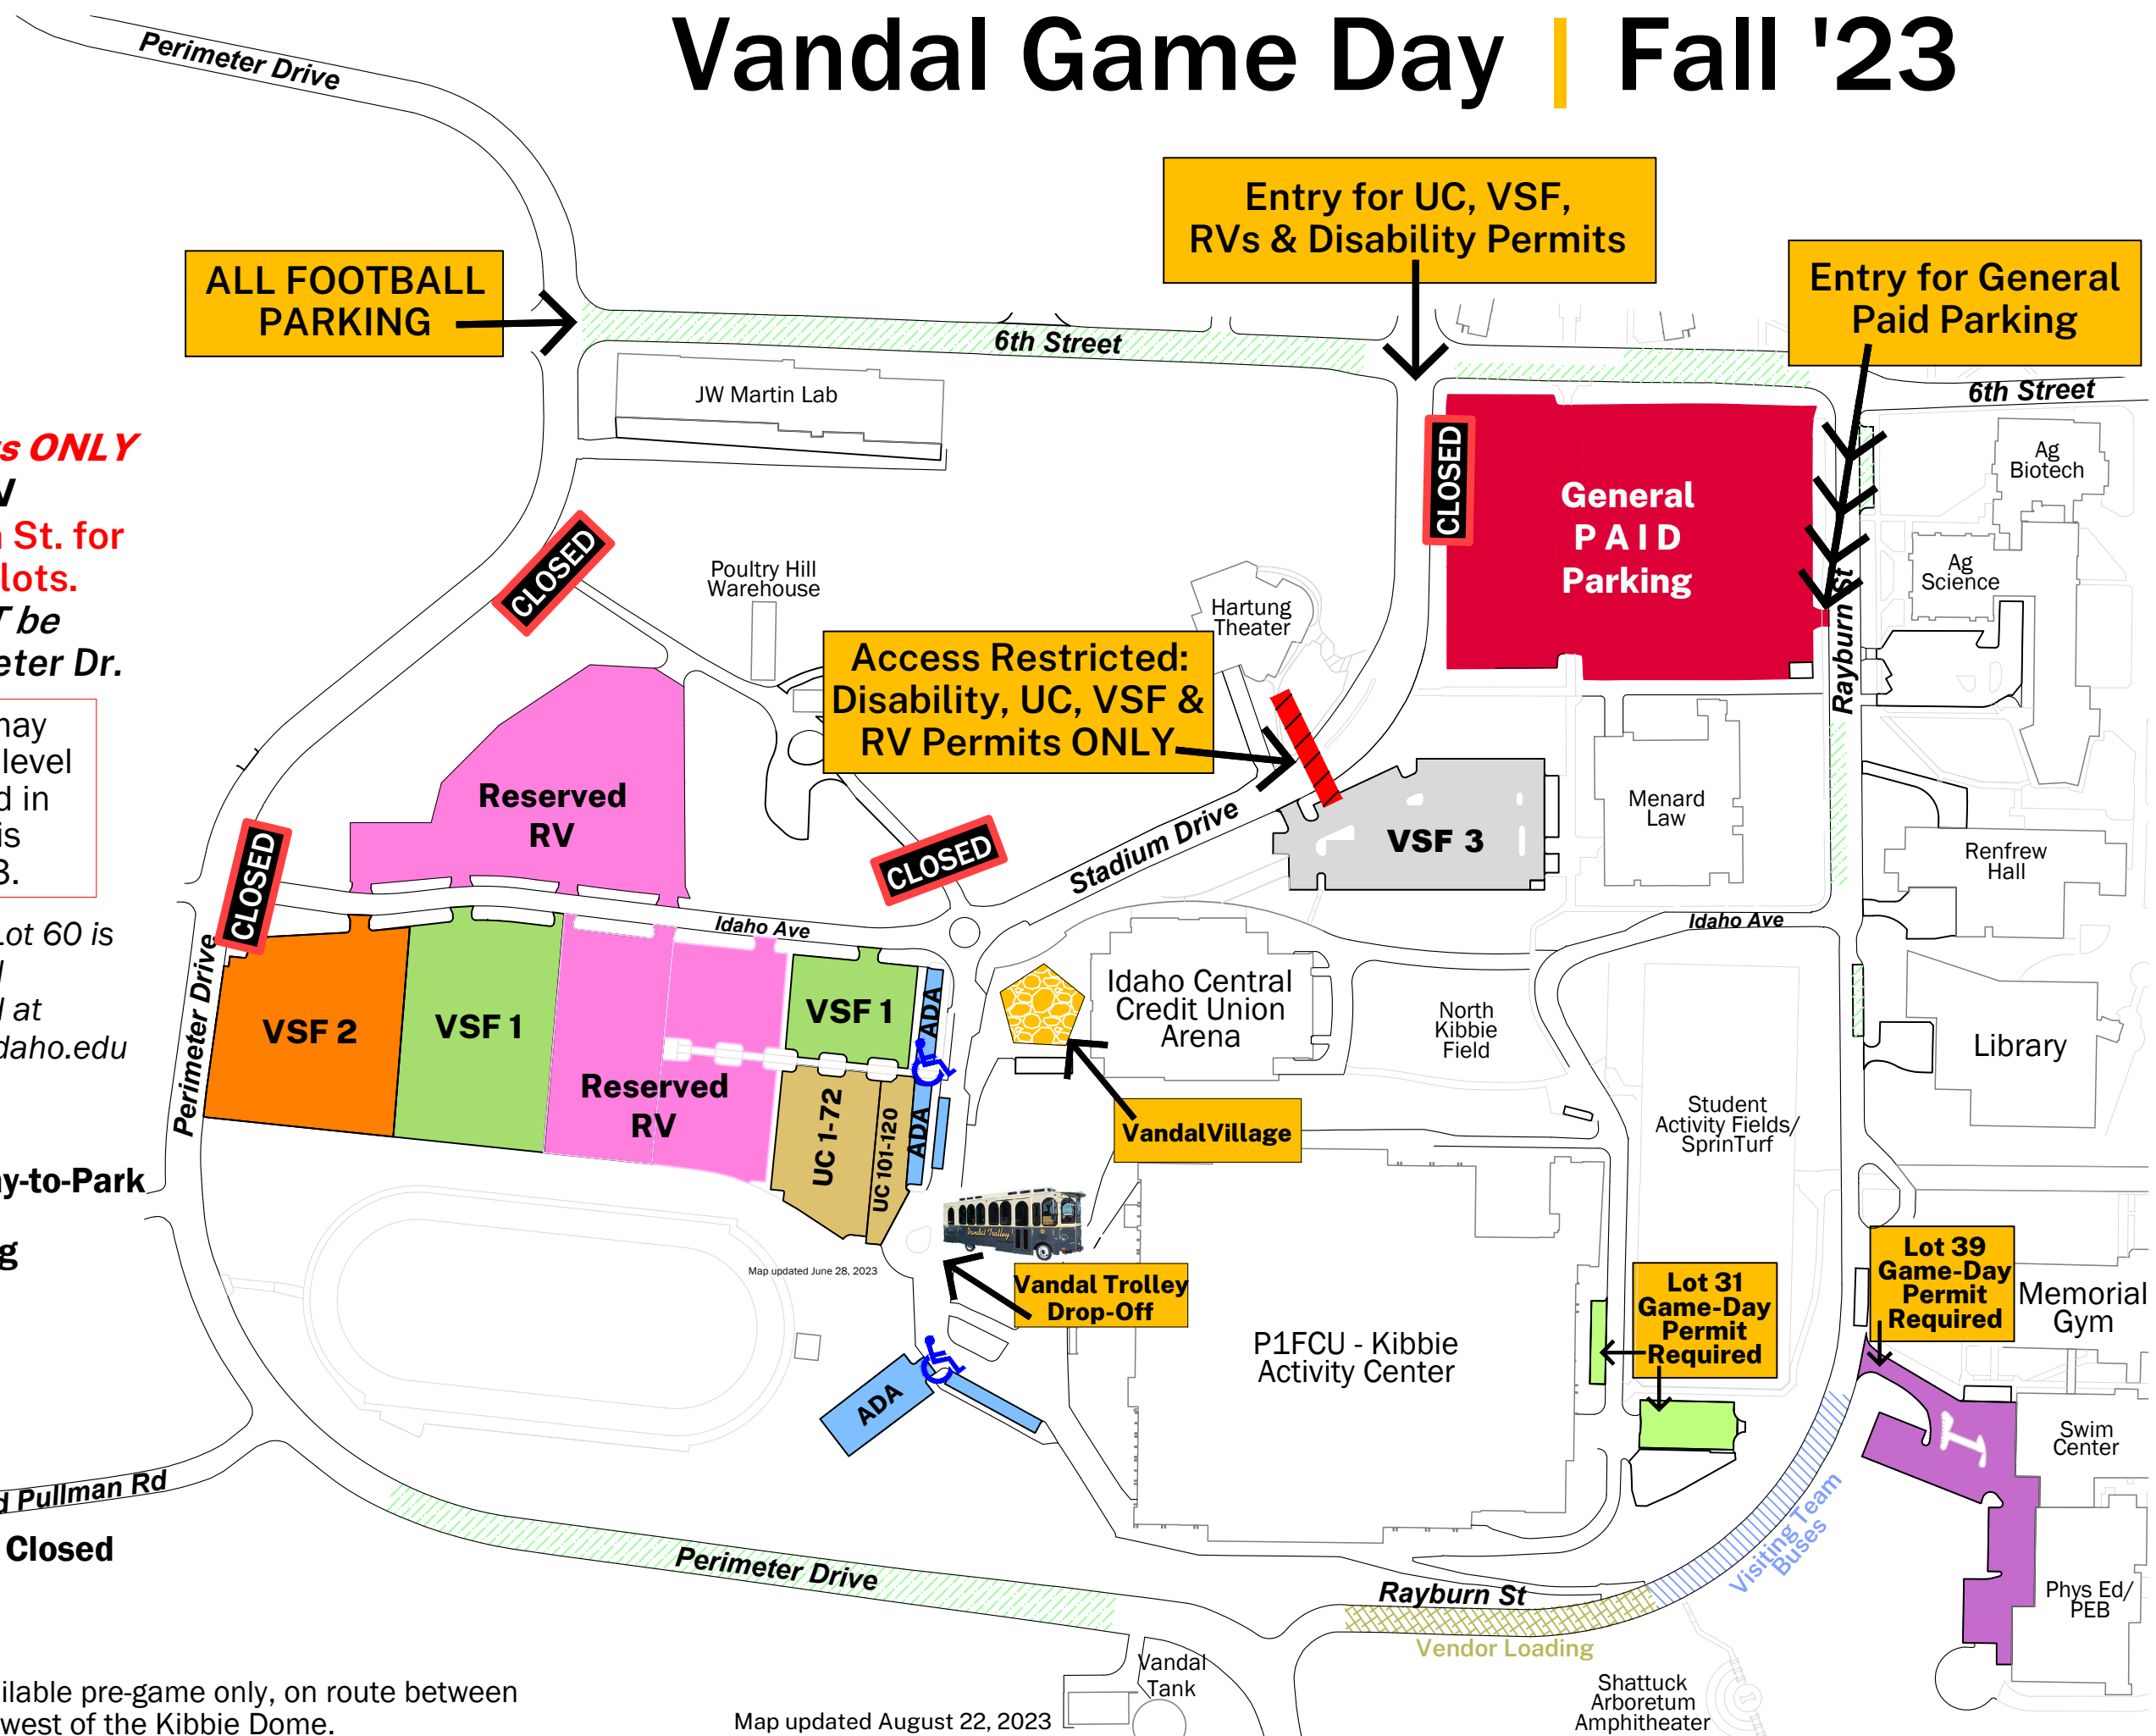

Vandal Game Day | Fall '23

University of Idaho

- UC** *Reserved & Permits ONLY*
- VSF 1** *UC | VSF 1 & 2* | RV*
- VSF 2** *Reserved & Permit lots. These lots CANNOT be accessed via Perimeter Dr.*
- VSF 3** *Reserved & Permit lots. These lots CANNOT be accessed via Perimeter Dr.*
- RV** **Note: VSF permits may "park-down" to lower level lots (VSF 1 is honored in VSF 1, 2 or 3; VSF 2 is honored in VSF 2 or 3.*

Overflow RV parking in Lot 60 is available with advanced reservations, purchased at <https://aims.parking.uidaho.edu>

- Free Parking**
- General Game Day Pay-to-Park**
- Paid Disability Parking**
- Restricted Access**
- Visiting Team Buses**
- Vendor Loading**
- CLOSED Road/Area/Entrance Closed**
- Vandal Trolley Drop-Off**
Vandal Trolley pick-up available pre-game only, on route between VandalStore and drop-off west of the Kibbie Dome.

Map updated August 22, 2023